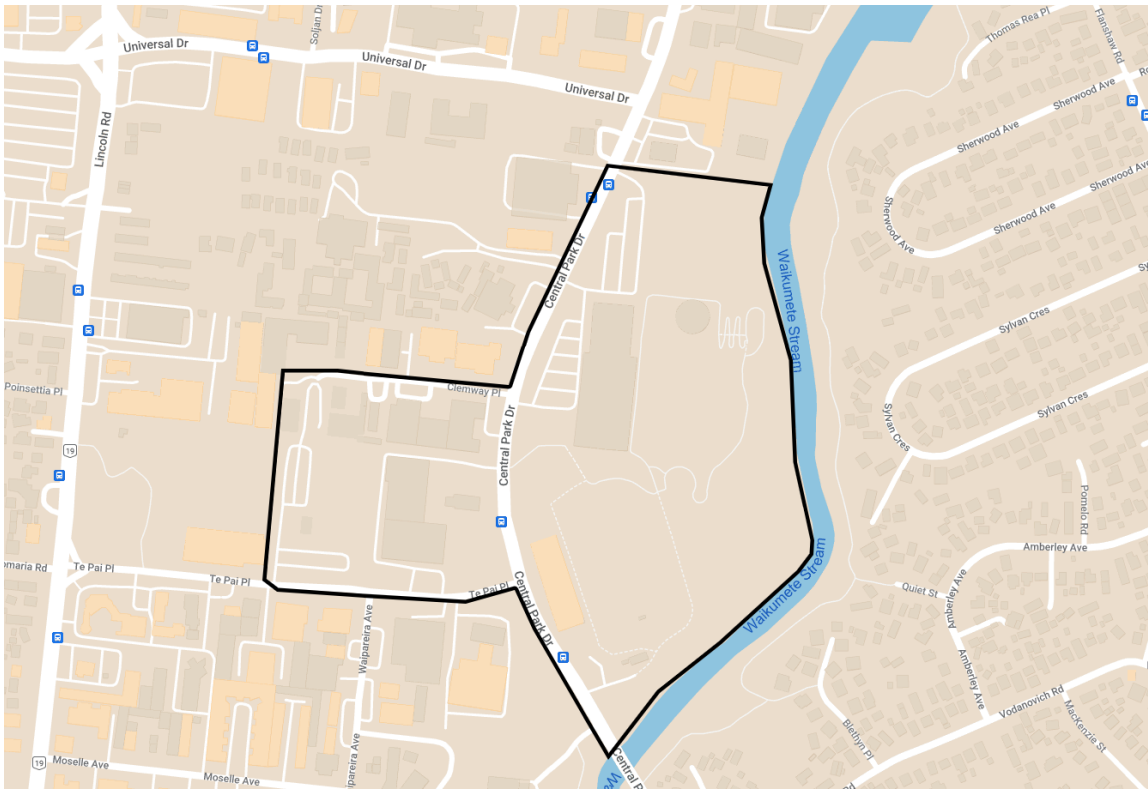

##### *Clean Zone*

The area shown in Map A, being the area bordered by and including:

- a. New North Road from Wolseley Street to Stormont Place;
- b. A direct line from the intersection of Stormont Place with New North Road to the intersection of Onslow Road and Marlborough Street (including the portion of Onslow Road);
- c. Marlborough Street from Onslow Road to Tongariro Street;
- d. Tongariro Street;
- e. Royal Terrace;
- f. Sandringham Road from Royal Terrace to Shaw Street;
- g. Shaw Street;
- h. Collins Street;
- i. Ethel Street from Collins Street to McDonald Street;
- j. McDonald Street; and
- k. Morningside Drive from McDonald Street to New North Road.

#### Map A: Eden Park Clean Zone

**Schedule 2—Waitakere Stadium, Auckland**

*Clean Zone*

The area shown in Map B, being the area bordered by and including:

- a. Central Park Drive from Waikumete Stream to Te Pai Place;
- b. Te Pai Place from Central Park Drive to 22 Te Pai Place;
- c. The Stadium overflow parking between 22 Te Pai Place and Clemway Place;
- d. Clemway Place through to Central Park Drive;
- e. Central Park Drive from Clemway place to the boundary of Central Park (at 89 Central Park Drive);
- f. Central Park Drive along to the Waikumete Stream; and
- g. From the boundary of Central Park and the Waikumete Stream (next to 89 Central Park Drive) along the Waikumete Stream to the bridge at Central Park Drive.

**Map B: Waitakere Stadium Clean Zone**

**Schedule 3—Northland Events Centre, Whangarei**

*Clean Zone*

The area shown in Map C, being the area bordered by and including:

- a. Port Road from the northern intersection with Okara Drive to the southern intersection with Okara Drive; and
- b. Okara Drive from the southern intersection with Port Road to the northern intersection with Port Road.