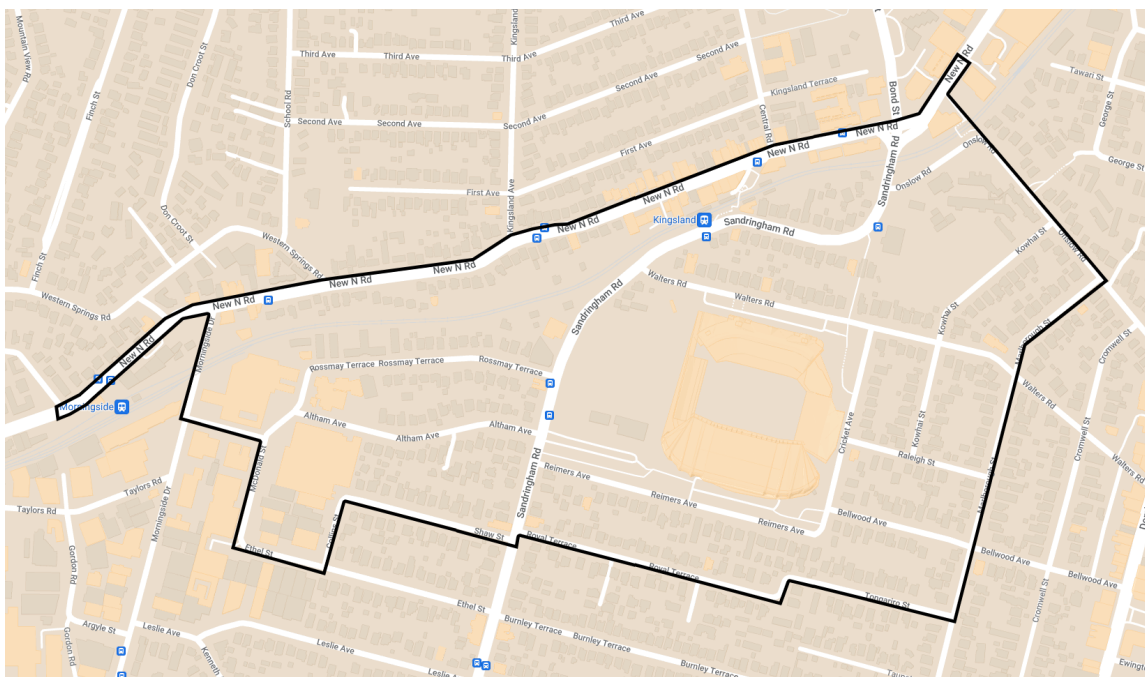

##### *Clean Zone*

The area shown in Map A, being the area bordered by and including:

- a. New North Road from Wolseley Street to Stormont Place;
- b. A direct line from the intersection of Stormont Place with New North Road to the intersection of Onslow Road and Marlborough Street (including the portion of Onslow Road);
- c. Marlborough Street from Onslow Road to Tongariro Street;
- d. Tongariro Street;
- e. Royal Terrace;
- f. Sandringham Road from Royal Terrace to Shaw Street;
- g. Shaw Street;
- h. Collins Street;
- i. Ethel Street from Collins Street to McDonald Street;
- j. McDonald Street; and
- k. Morningside Drive from McDonald Street to New North Road.

#### Map A: Eden Park Clean Zone

**Schedule 2—Waitakere Stadium, Auckland**

*Clean Zone*

The area shown in Map B, being the area bordered by and including:

- a. Central Park Drive from Waikumete Stream to Te Pai Place;
- b. Te Pai Place from Central Park Drive to 22 Te Pai Place;
- c. The Stadium overflow parking between 22 Te Pai Place and Clemway Place;
- d. Clemway Place through to Central Park Drive;
- e. Central Park Drive from Clemway place to the boundary of Central Park (at 89 Central Park Drive);
- f. Central Park Drive along to the Waikumete Stream; and
- g. From the boundary of Central Park and the Waikumete Stream (next to 89 Central Park Drive) along the Waikumete Stream to the bridge at Central Park Drive.

**Map B: Waitakere Stadium Clean Zone**

**Schedule 3—Northland Events Centre, Whangarei**

*Clean Zone*

The area shown in Map C, being the area bordered by and including:

- a. Port Road from the northern intersection with Okara Drive to the southern intersection with Okara Drive; and
- b. Okara Drive from the southern intersection with Port Road to the northern intersection with Port Road.